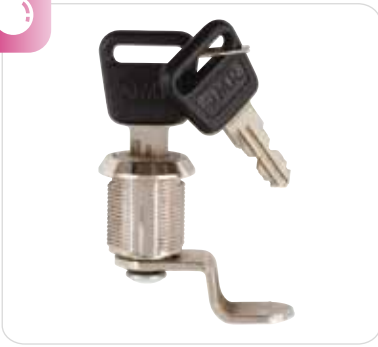

LOCKABLE BLOCK

In zinc-coated sheet steel.

ITEM NUMBER	DESCRIPTION
T0170BL22P11	for Dirty/Clean 2 doors; L 50/80
T0170BLS2	for every cabinet

CYLINDER LOCK

In zinc-coated sheet steel; for all cupboards excluding TP, PS 2 doors.

ITEM NUMBER
T0170SERDG2

CYLINDER LOCK

In zinc-coated sheet steel.

ITEM NUMBER	DESCRIPTION
T0170SERPGS1	for Dirty/Clean 2 doors
T0170SERP	for TP and PS 2 doors

HANDLE for RICICLÒ

In black plastic.

ITEM NUMBER
TA270MAN1