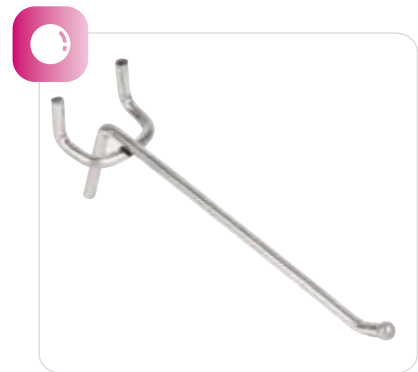

ITEM NUMBER
TF170226G

SINGLE HOOK ON THE SIDE

In grey polyethylene.

ITEM NUMBER
TF170233G

DOUBLE HOOK ON THE BULKHEAD

In grey polyethylene.

ITEM NUMBER
TF170235G

HOOK COD. 269 FOR PENSILE AND PERFORATED PANEL

ITEM NUMBER
T1M70GAN269

HOOK COD. 260 FOR PENSILE AND PERFORATED PANEL

ITEM NUMBER
T1M70GAN260

HOOK COD. 275/12 FOR PENSILE AND PERFORATED PANEL

ITEM NUMBER
T1M70GAN275

WHITE DRAWER TO WORK

In sheet steel and with guides.