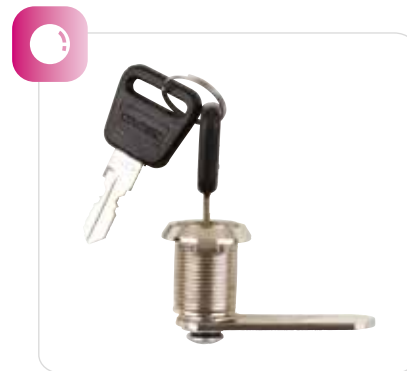

PRATIKO ACCESSORIES

Bags containing all the accessories for PRATIKO line.

ITEM NUMBER	DESCRIPTION
VCOALCASA1	for TP 100 - PS 100 - Mini 100
VCOALCASA2	for TP 60/80 - PS 60/80 - Mini 60/80
VCOALSP1	for Locker room cabinet 1 place
VCOALSP2	for Locker room cabinet 2 places
VCOALSPPU	for Dirty/Clean
VCOALBANCO	for work table
VCOALPEN	for pegboard tool cabinet
VCOALKOMB	for New Kombikit

LOCKABLE BLOCK

In zinc-coated sheet steel.

ITEM NUMBER	DESCRIPTION
T0170BL22P11	for Dirty/Clean 2 doors; L 50/80
T0170BLS2	for every cabinet

CYLINDER LOCK

In zinc-coated sheet steel; for all cupboards excluding TP, PS 2 doors.