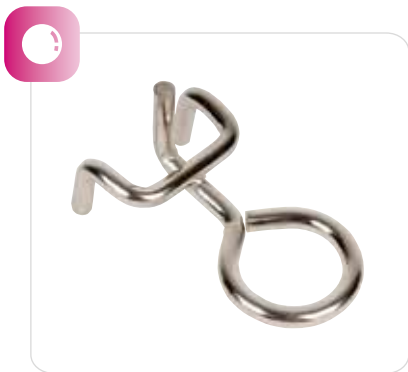

BULKHEAD STOPPER

In black polyethylene.

ITEM NUMBER
TF170BLOPAR

WEDGE TO BLOCK DOORS

In black polyethylene.

ITEM NUMBER
TA270ARB

HANGER HOOK

In grey plastic.

ITEM NUMBER
TF170226G

SINGLE HOOK ON THE SIDE

In grey polyethylene.

ITEM NUMBER
TF170233G

DOUBLE HOOK ON THE BULKHEAD

In grey polyethylene.

ITEM NUMBER
TF170235G

HOOK COD. 269 FOR PENSILE AND PERFORATED PANEL

ITEM NUMBER
T1M70GAN269

HOOK COD. 260 FOR PENSILE AND PERFORATED PANEL

ITEM NUMBER
T1M70GAN260

HOOK COD. 275/12 FOR PENSILE AND PERFORATED PANEL

ITEM NUMBER
T1M70GAN275

WHITE DRAWER TO WORK

In sheet steel and with guides.